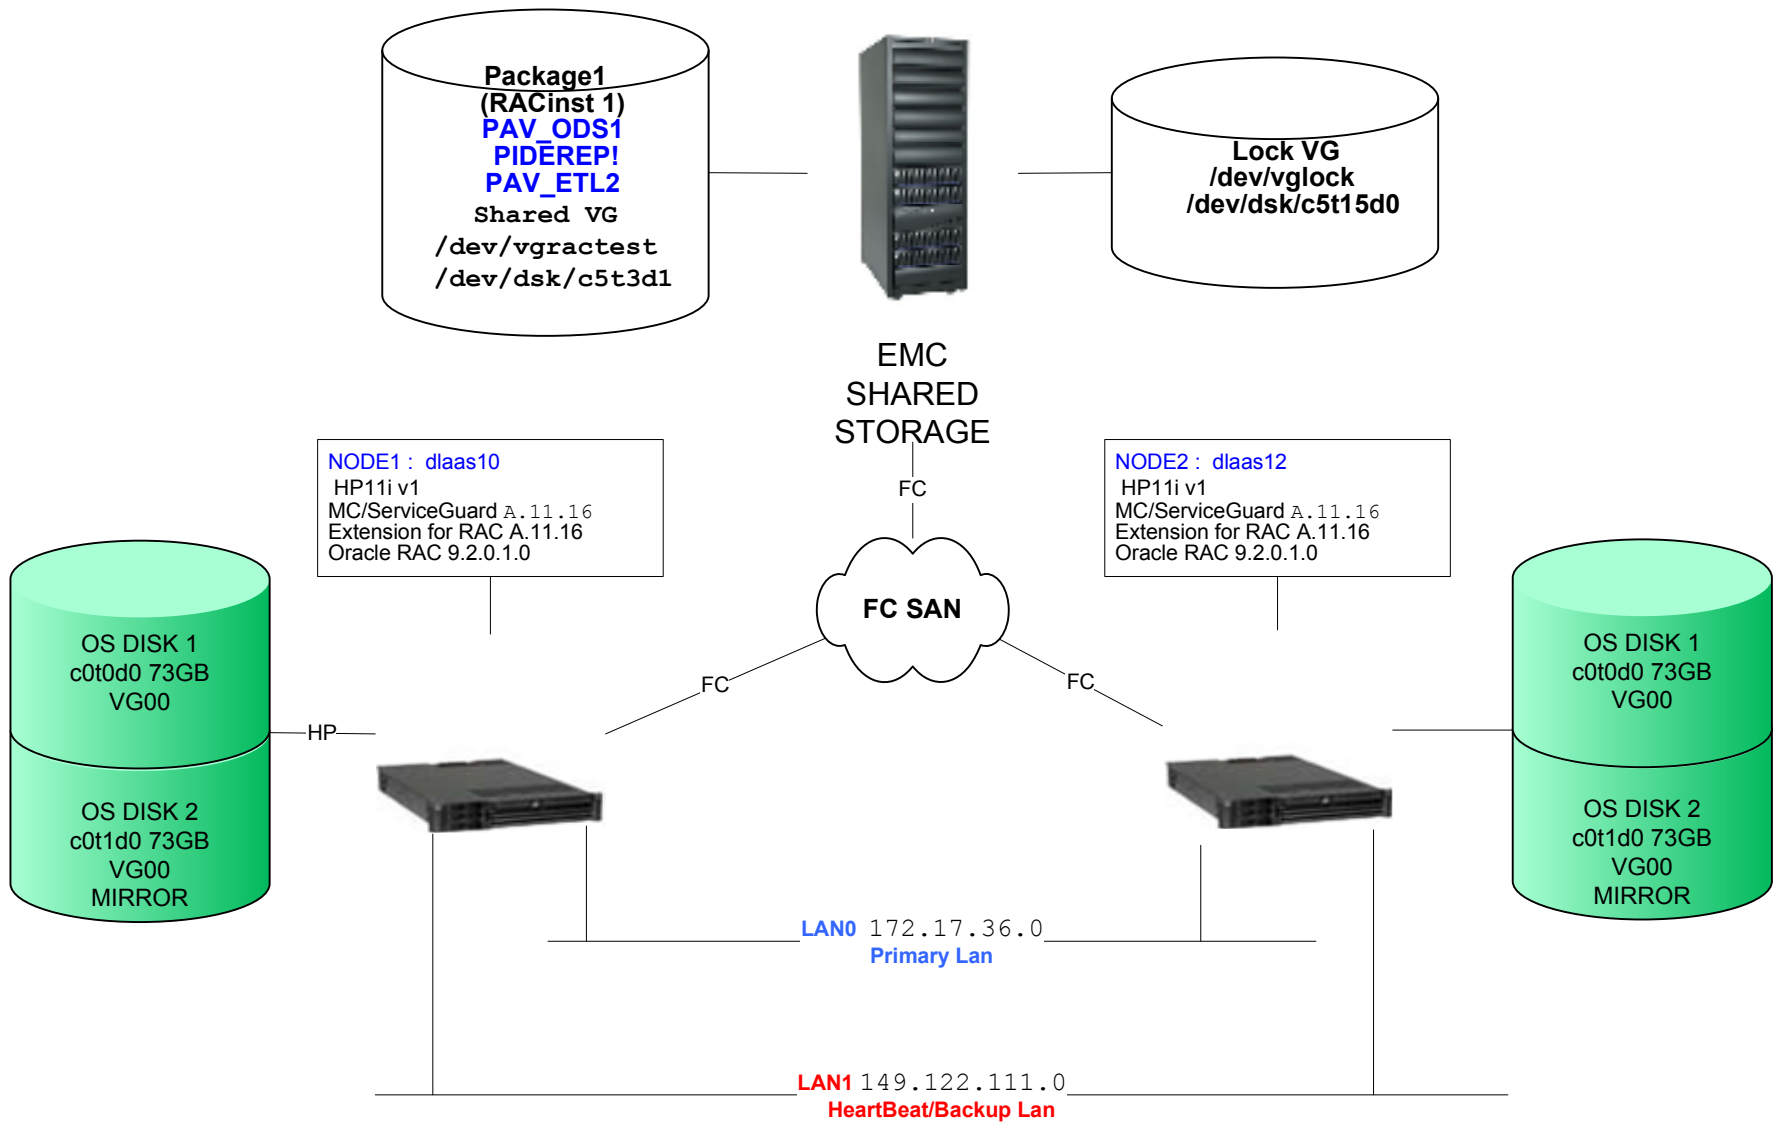

ORACLE RAC PACKAGE DESCRIPTIONS

- 1) Production Asset Visibility Operational Data Store Cluster Node 1 [PAV_ODS1](#)
- 2) Production Asset Visibility Staging/ETL Cluster Node 2 [PAV_ETL2](#)
- 3) Production Integrated Data Environment Application Repository Cluster Node 1 [PIDEREP1](#)

		MC/ServiceGuard/Oracle RAC (SIPRNET)		
		XXX		
JULY 17, 2004	SIZE	FSCM NO	DWG NO	REV 1
Joseph Holbrook, CHPTP	SCALE	1 : 10	SHEET	1 OF 2

ORACLE RAC PACKAGE DESCRIPTIONS

- 1) Production Asset Visibility Operational Data Store Cluster Node 1 **PAV_ODS1**
- 2) Production Asset Visibility Staging/ETL Cluster Node 2 **PAV_ETL2**
- 3) Production Integrated Data Environment Application Repository Cluster Node 1 **PIDEREPI**