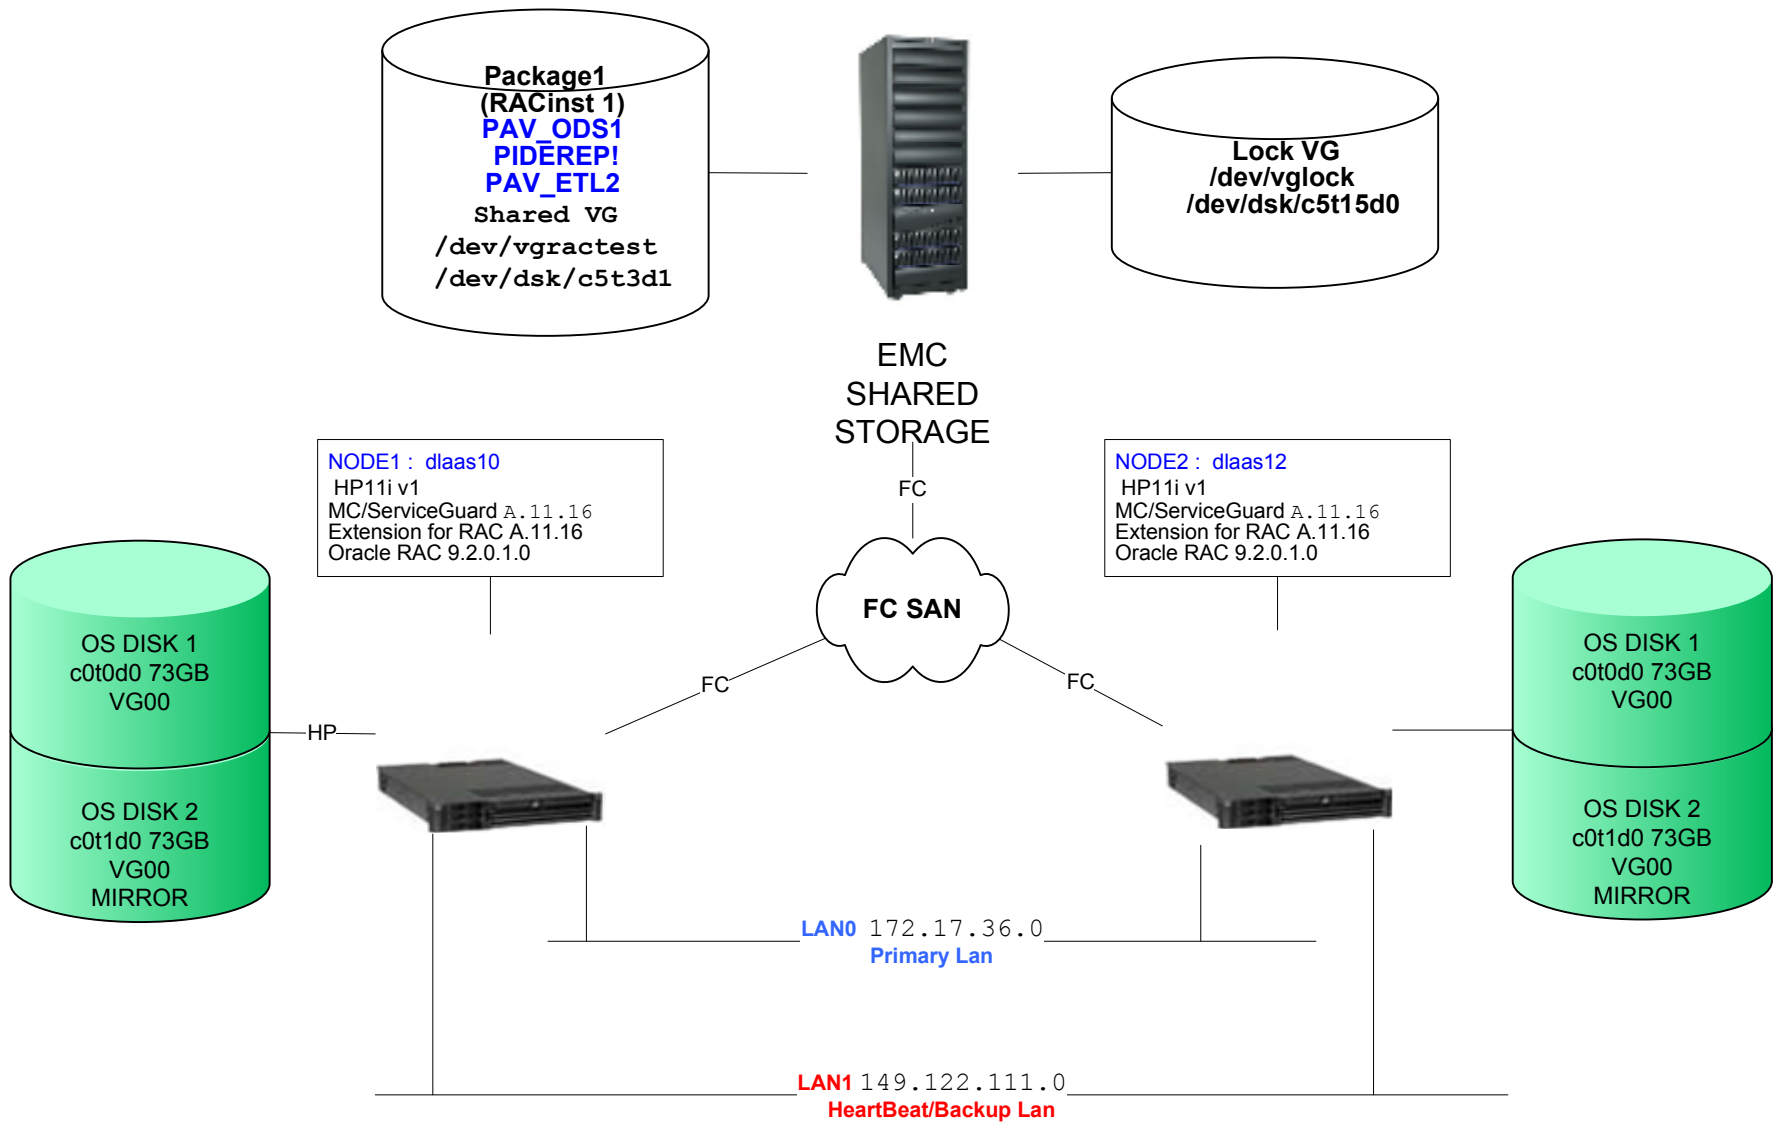

ORACLE RAC PACKAGE DESCRIPTIONS

- 1) Production Asset Visibility Operational Data Store Cluster Node 1 [PAV\\_ODS1](#)
- 2) Production Asset Visibility Staging/ETL Cluster Node 2 [PAV\\_ETL2](#)
- 3) Production Integrated Data Environment Application Repository Cluster Node 1 [PIDEREP1](#)

		MC/ServiceGuard/Oracle RAC (SIPRNET)		
		XXX		
JULY 17, 2004	SIZE	FSCM NO	DWG NO	REV 1
Joseph Holbrook, CHPTP	SCALE	1 : 10	SHEET	1 OF 2

ORACLE RAC PACKAGE DESCRIPTIONS

- 1) Production Asset Visibility Operational Data Store Cluster Node 1 **PAV\_ODS1**
- 2) Production Asset Visibility Staging/ETL Cluster Node 2 **PAV\_ETL2**
- 3) Production Integrated Data Environment Application Repository Cluster Node 1 **PIDEREPI**